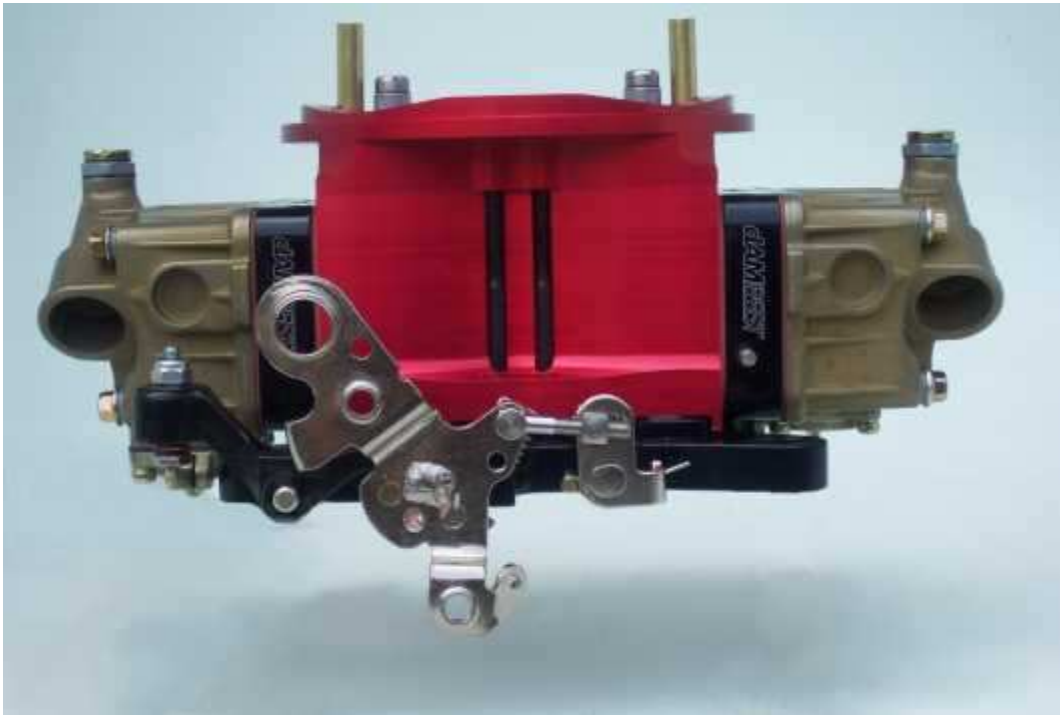

News for 07/08/08

Introducing the Mid-size, 2°, Dash 2 Carb

Hi Again,

The new Billet Mid-size - 2 is the latest addition to our 4150 carb series featuring the new 2° taper of the venturi. The "dash-2" features are 1" venturi entry radius raising the air cleaner relief 1/2". And all of the 4150 line sport the new weight-saving curvaceous side cuts.

John

PS: If anybody has a copy of my 1992 Superflow Presentation on VHS, please contact me.

Standard Red and "Holy Cow" polished option

Standard Red

Holy Cow option: polished

Curvaceous side cut and 1/2" higher than stock dash-2 air cleaner surface